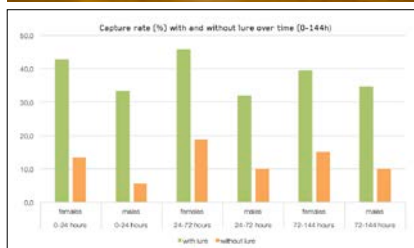

Working with the bed bugs biology, not against it

Research shows that nine out of ten bed bug infestations starts in our beds, and since the growth rate is exponential it is important to discover an infestation early. The Nattaro Scout device captures all stages of bed bugs, making it a useful system for professional pest control technicians. Thanks to its design, the product is easy to work with and fits well where it is needed, whether under the bed, on the floor or between mattresses. Use Nattaro Scout to identify an infestation before treatment and as a control to verify the effect of your treatment. The hit rate is 90% or more during the first six days.